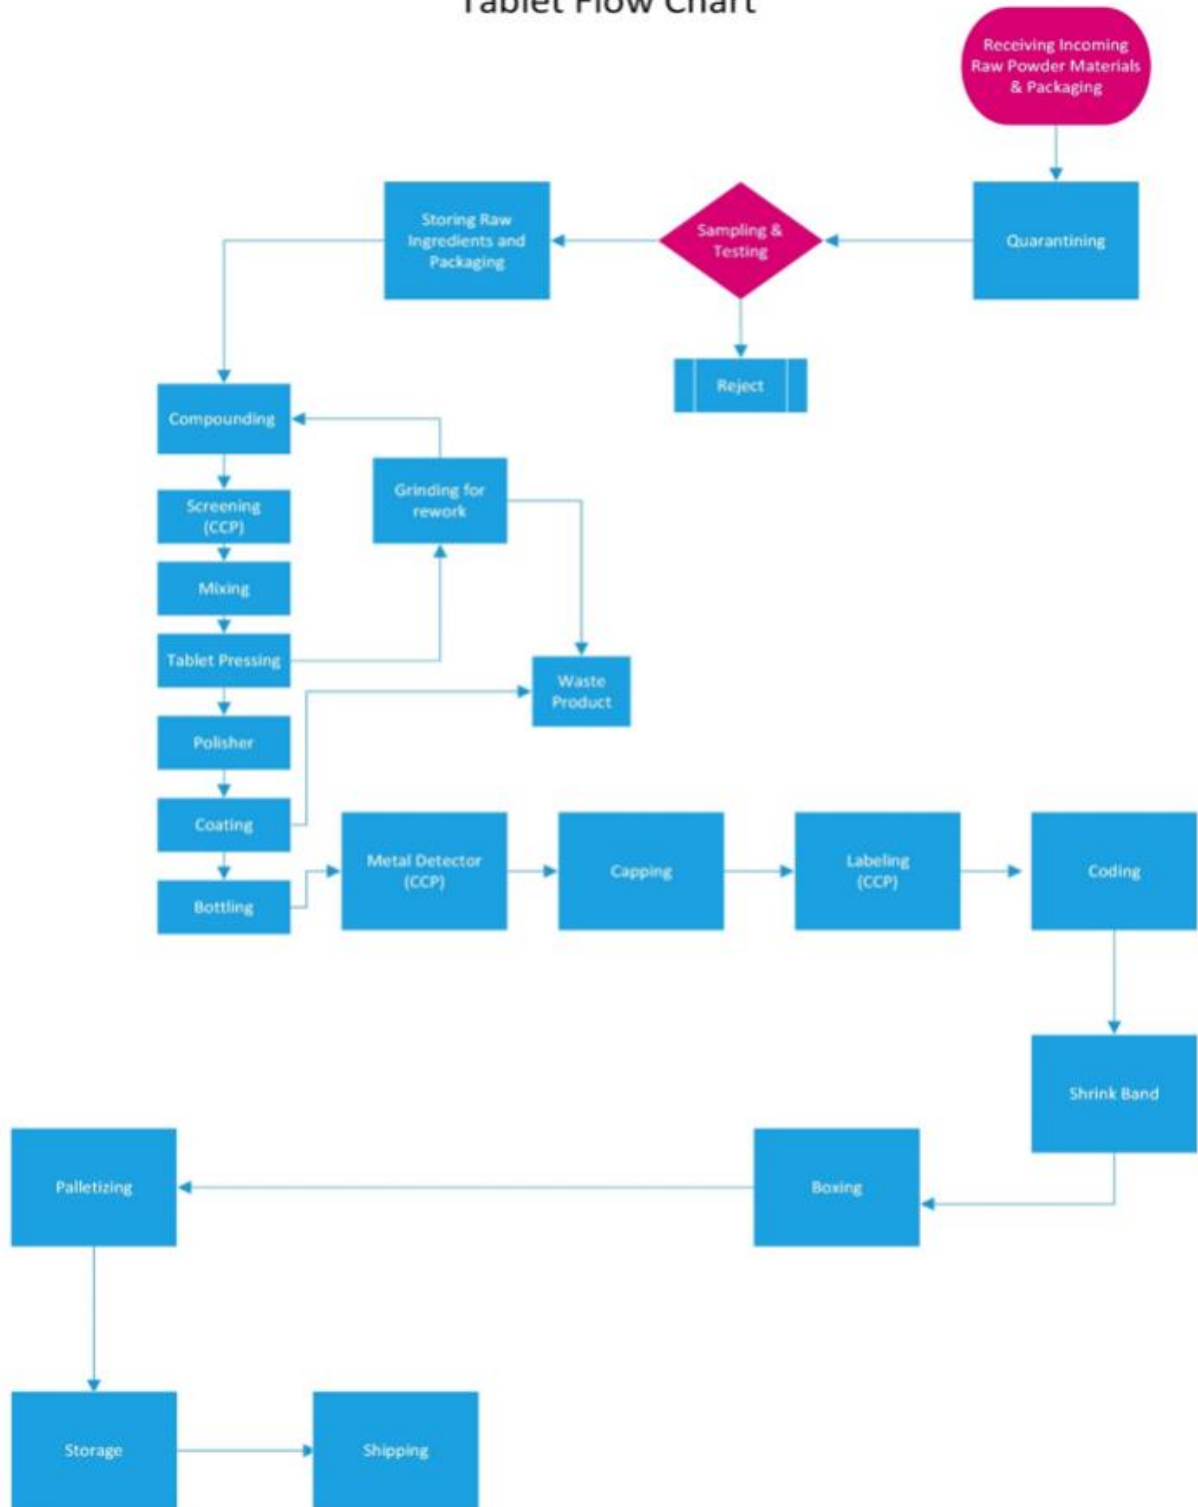

Tablet Flow Chart

Version 4.0 Team Reassessment/Verification
Date: 02/23/23