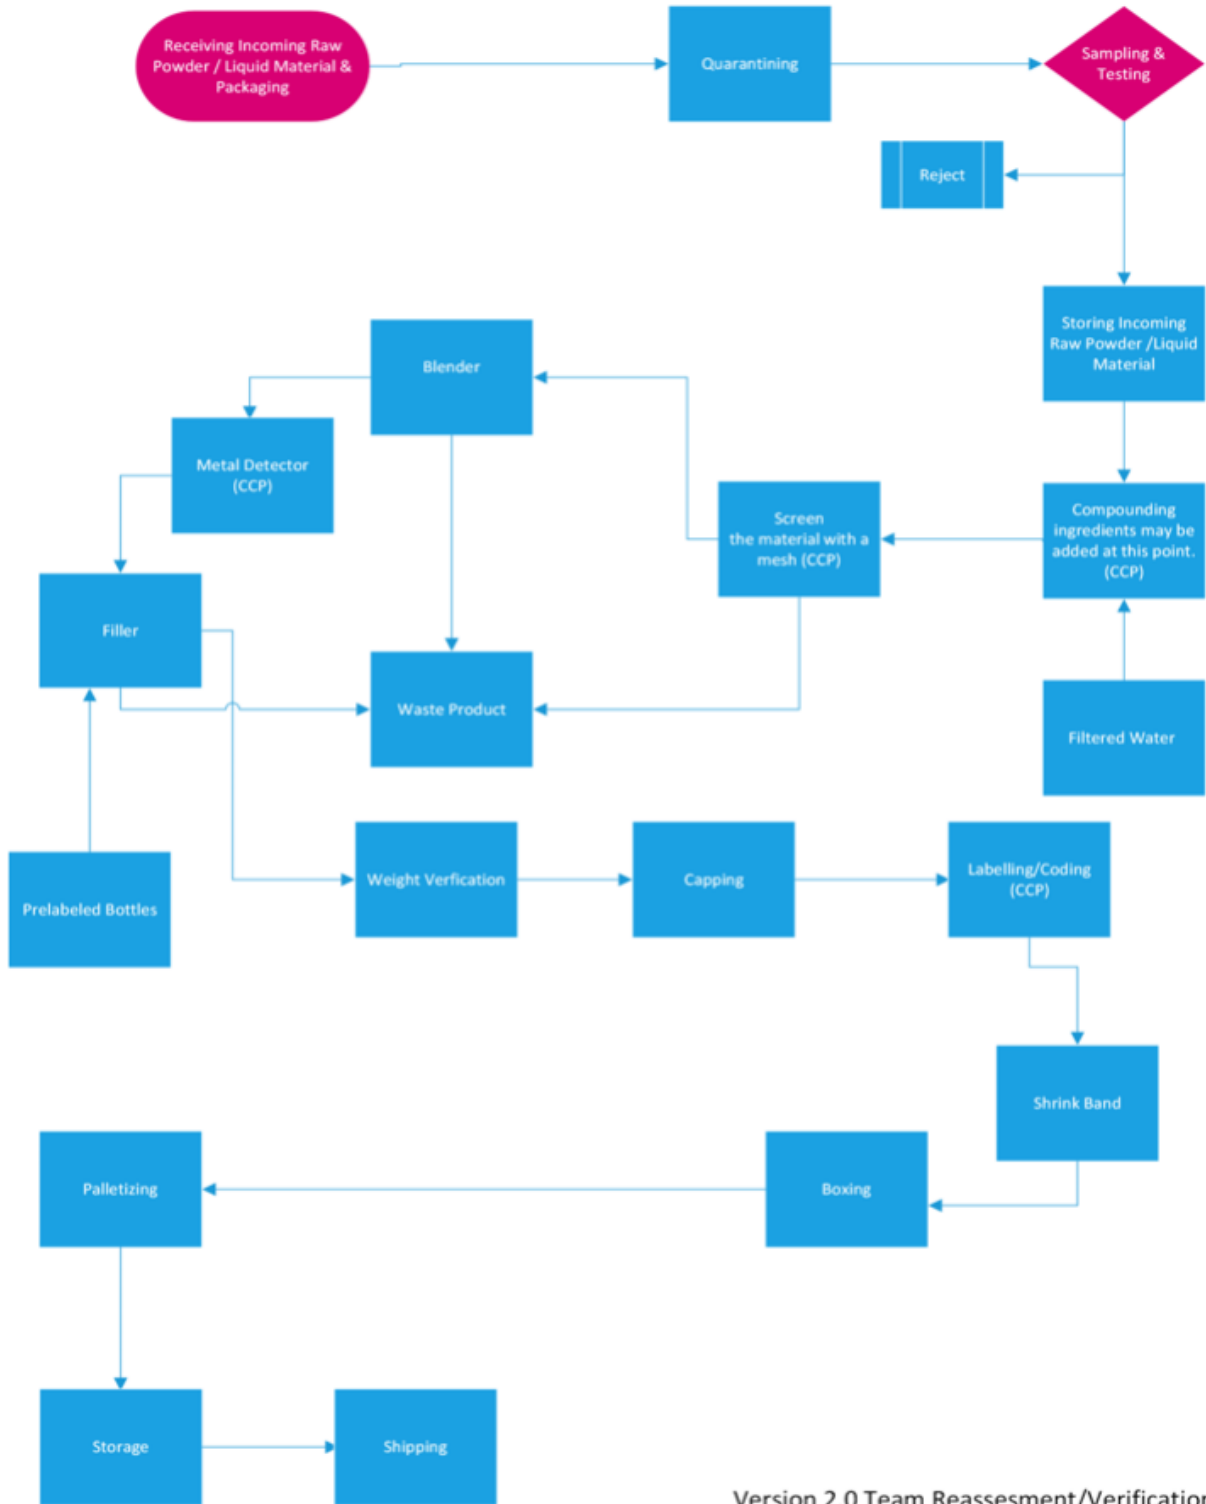

Liquid Line Flow Chart

Version 2.0 Team Reassessment/Verification
Date: 2/23/23