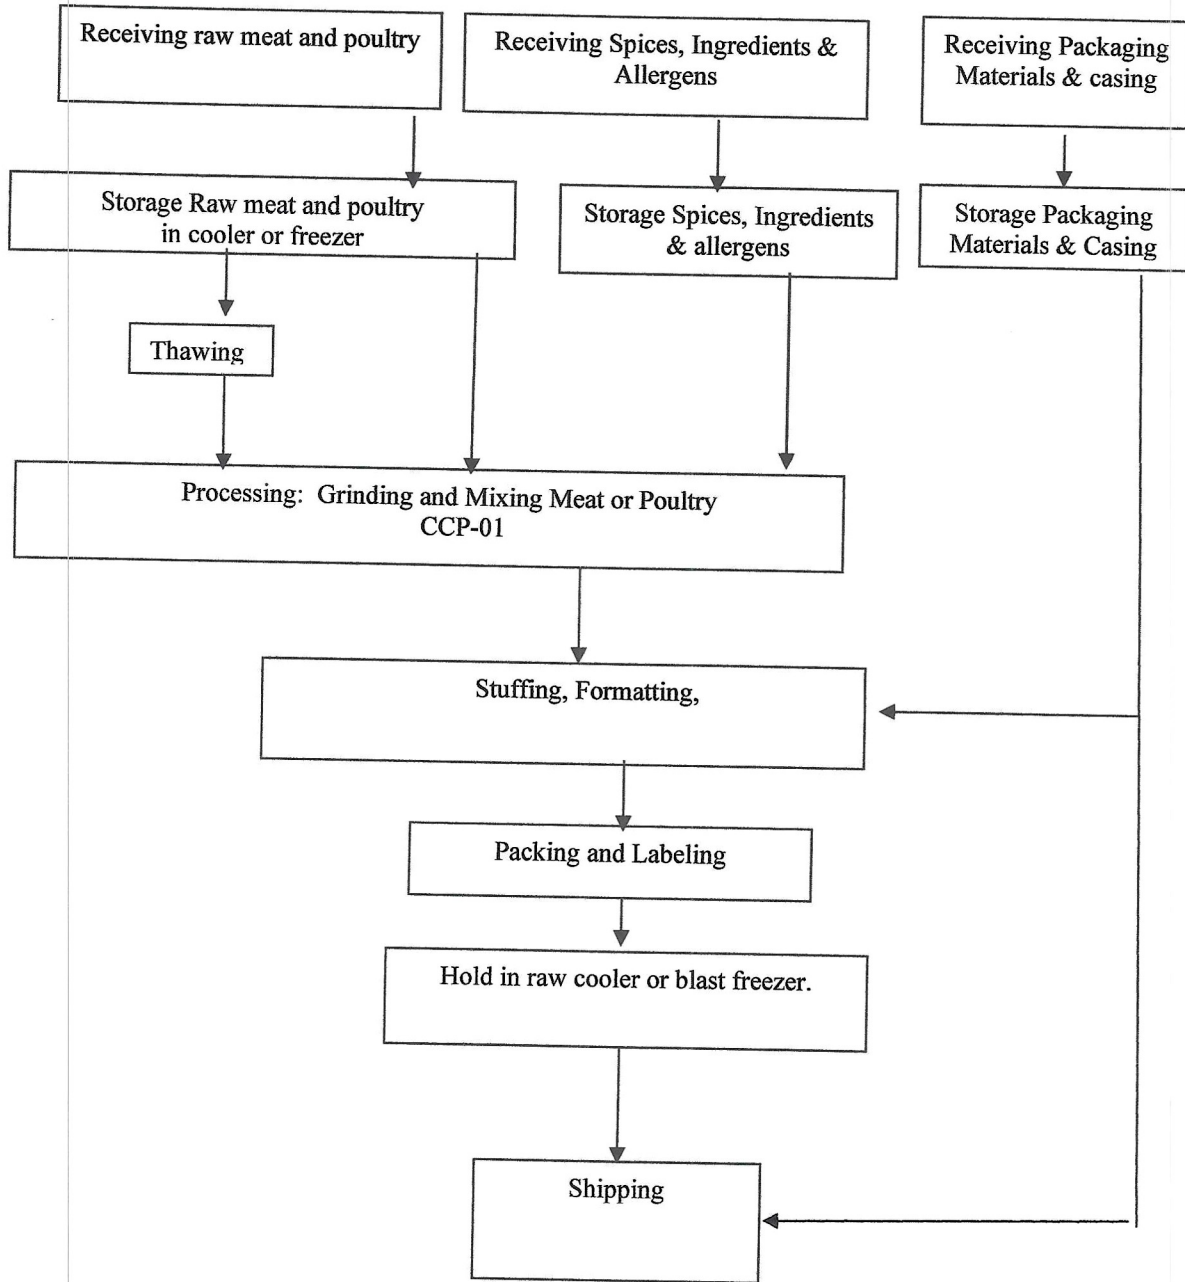

FLOW DIAGRAM- (*CCP)

No returned goods
No Rework.

[Signature] 06/28/2023