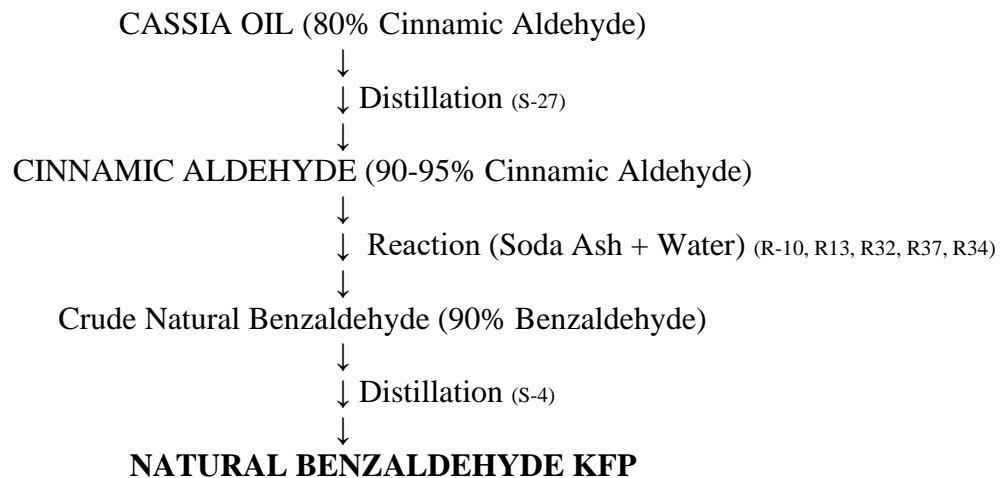

8/16/2023

Process Flow Chart

Elan Product Name:**NATURAL BENZALDEHYDE**Elan Product Code:**9284**

Please be informed that the above product is produced as follows:

If you have further questions, please feel free to contact me anytime.