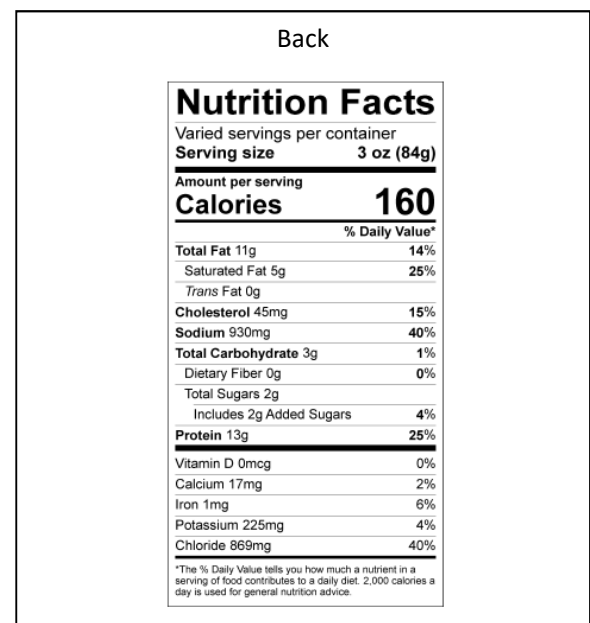

WORLD SELECT CUTS

Specifications: Tikka Masala Lamb

Ham Case GTIN: 90850027501041

Product Type	LAMB	Product Code	00850027501048
Product Name	TIKKA MASALA LAMB HAM	Carton Cubic Volume	0.53 ft ³
Category	DELI / FOOD SERVICE	Carton Length	12.25 INCHES
Package Type	VACUUM PACKED	Carton Width	8.375 INCHES
Pallet	16 x 4 (Ti x Hi)	Carton Height	8.875 INCHES
Piece Count	5 PCS/CARTON/64 PER PALLET	Refrigeration Statement	KEEP REFRIGERATED
Shelf life	120 DAYS FROM PACK DATE (60 days fresh shelf life upon arrival)	Weight per piece	~2.25lbs CATCH WEIGHT
UPS	XW1354	Carton weight	APPROX 11.25 POUNDS

Product Images

WORLD SELECT CUTS

Specifications: Agave Rosemary Lamb Ham

Case GTIN: 90850027501034

Product Type	LAMB	Product Code	00850027501031
Product Name	AGAVE ROSEMARY LAMB HAM	Carton Cubic Volume	0.53 ft ³
Category	DELI / FOOD SERVICE	Carton Length	12.25 INCHES
Package Type	VACUUM PACKED	Carton Width	8.375 INCHES
Pallet	16 x 4 (Ti x Hi)	Carton Height	8.875 INCHES
Piece Count	5 PCS/CARTON/ 64 PER PALLET	Refrigeration Statement	KEEP REFRIGERATED
Shelf life	120 DAYS FROM PACK DATE (60 days fresh shelf life upon arrival)	Weight per piece	~2.25 lbs CATCH WEIGHT
UPS	XW1354	Carton weight	APPROX 11.25 POUNDS

Product Images

WORLD SELECT CUTS

Specifications: Lamb Pastrami

Case GTIN: 90850027501058

Product Type	LAMB	Product Code	00850027501055
Product Name	PIT SMOKED & SEASONED LAMB PASTRAMI	Carton Cubic Volume	0.49 ft ³
Category	DELI / FOOD SERVICE	Carton Length	13.5 INCHES
Package Type	VACUUM PACKED	Carton Width	10.5 INCHES
Pallet	10 x 6 (Ti x Hi)	Carton Height	6 INCHES
Piece Count	5 PCS/CARTON/ 60 PER PALLET	Refrigeration Statement	KEEP REFRIGERATED
Shelf life	120 DAYS FROM PACK DATE (60 days fresh shelf life upon arrival)	Weight per piece	~2.75 lbs CATCH WEIGHT
UPS	XW1354	Carton weight	APPROX 13.75 POUNDS