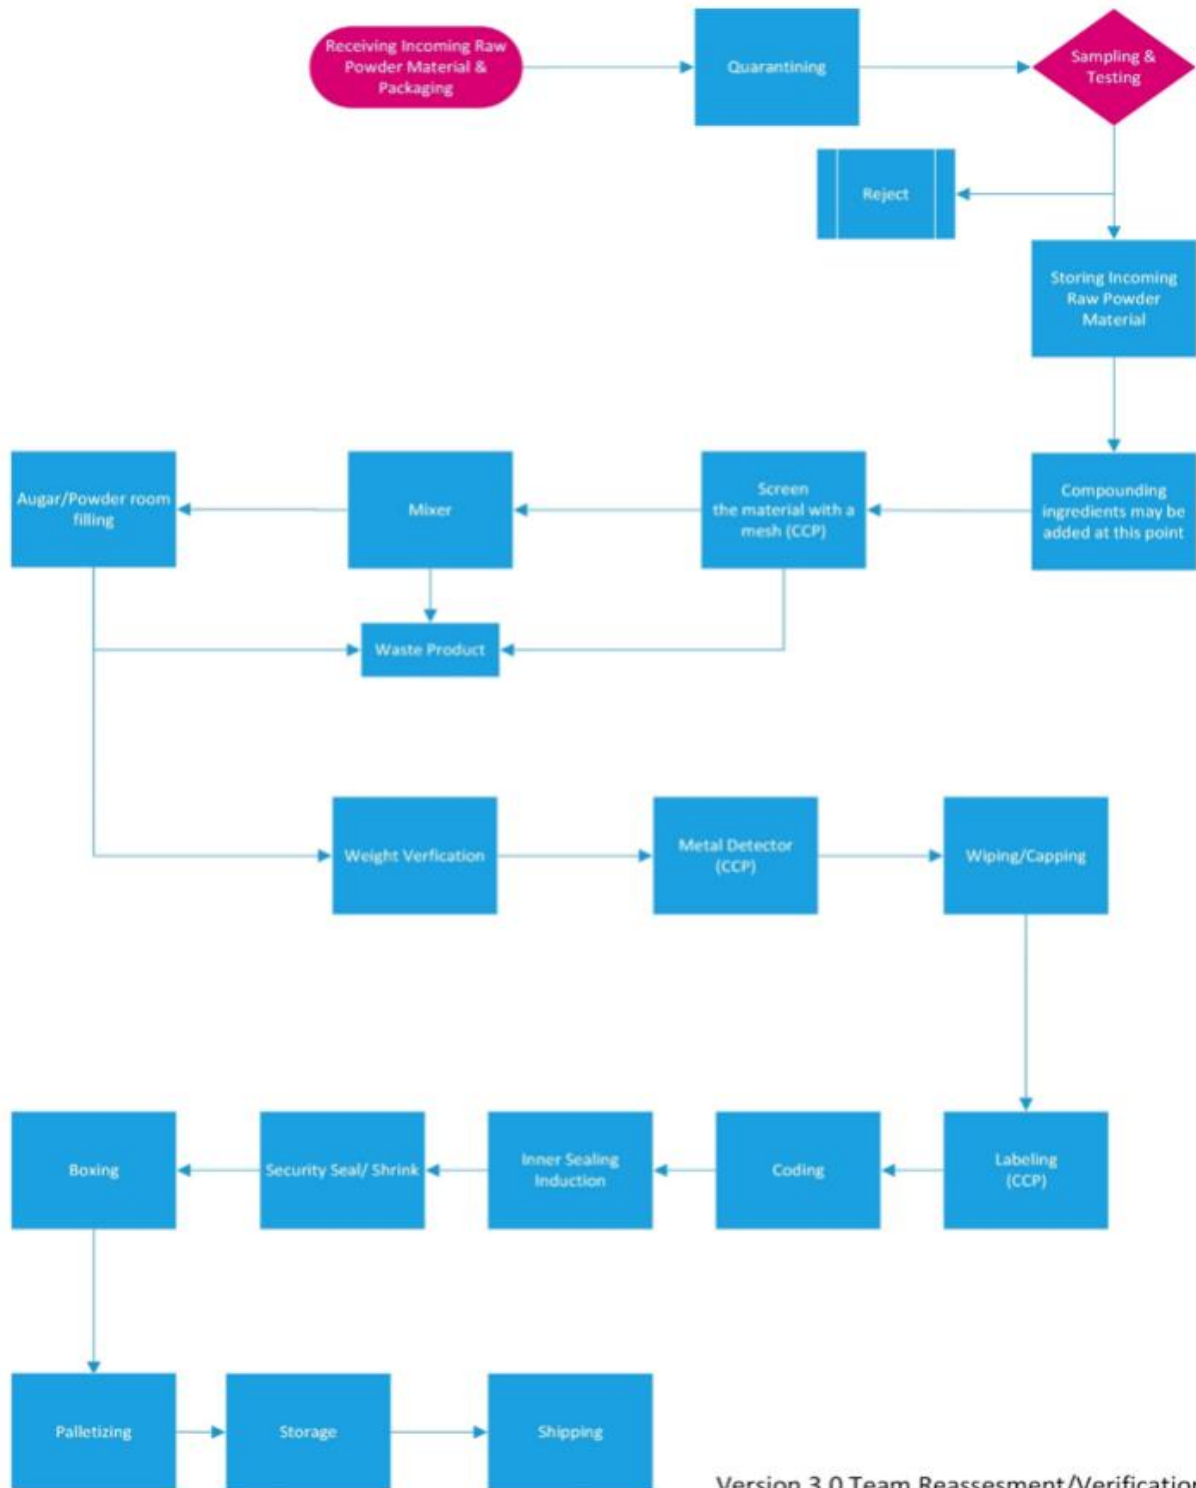

Powder Line Flow Chart

Version 3.0 Team Reassessment/Verification
Date: 2/23/2023